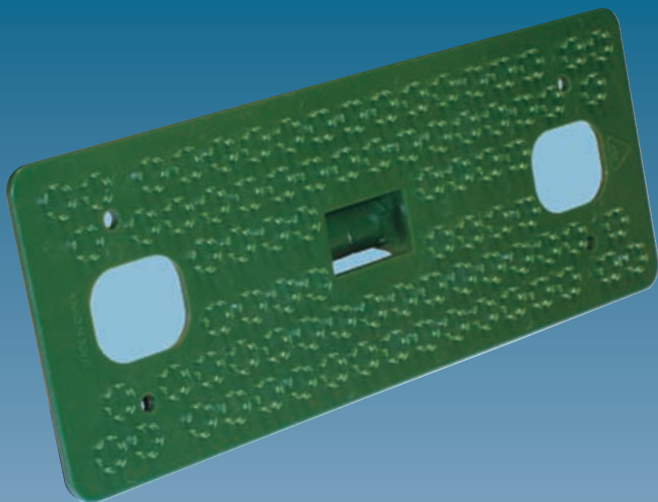

Versa Scrub Green®

Environmentally Friendly. Versatile.

100% Recyclable.

**Versa Scrub
Green® Holder**

Part # 3210

**Versa Scrub
Green® Brush**

Part # 3220

**Versa Scrub Green®
Holder also works with a
scrub pad and/or a small
microfiber mopping pad**

Malish Exclusive

Environmentally Friendly

Brush and holder are both totally recyclable. Bristles are fusion welded and there are no metal parts in the holder.

Versatile

- 3 Tools in One – Holder houses the scrub brush, and is equipped with “teeth” to hold a scrub pad and/or a small microfiber mopping pad.
- Brush snaps in and out for easy exchange.
- Swivel action makes for a perfect tool for those “hard-to-reach” places like curvatures in shower stalls, behind toilets, equipment and machinery. Great for getting in the grout lines.
- Ergonomic. Accepts a standard Acme threaded handle to eliminate extra bending and getting down on the floor to scrub.
- Bristles are chemical resistant polypropylene.
- Can be cleaned and sanitized for reuse.
- **When brush is worn, throw it in the recycle bin!**